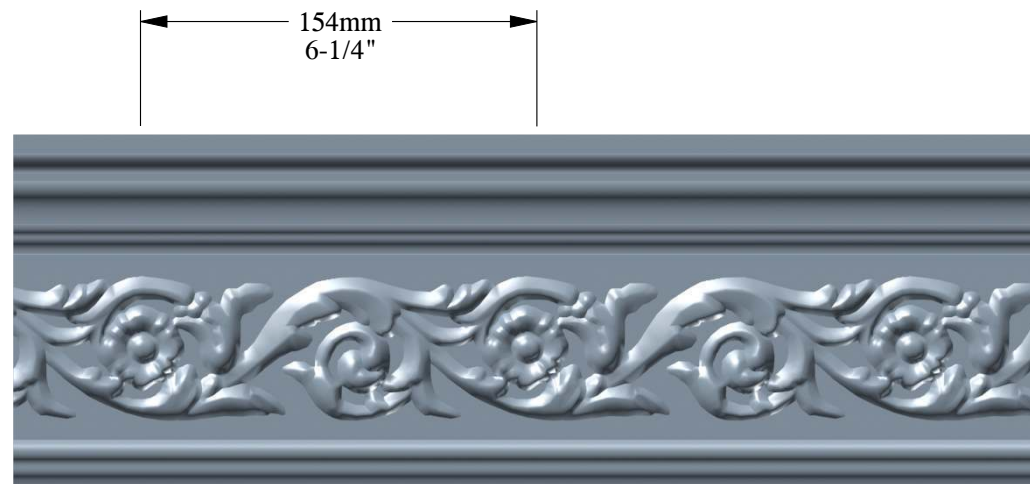

SCALE 1:1

SCALE 1:2

SCALE 1:3

**Please beware:  
Product is visualised in this drawing without ornamentation**

**ORAC<sup>®</sup>**  
DECOR

Biekorfstraat 32  
8400 Oostende - Belgium  
Tel +32 (0)59 80 32 52  
www.oracdecor.com  
info@oracdecor.com

Part name: C303

Designed by: ORAC

Designed on: 25-Jun-2004

Unless otherwise specified: all dimensions are in millimeters and inches, scale 1:1, length 2 meters

All information in this document is Orac's exclusive property. It may in no case be reproduced, even partly, be communicated to a third party or used for any possible purpose without ORAC's express written permission. Further legal information can be found at <https://www.oracdecor.com/en/general-sales-conditions>