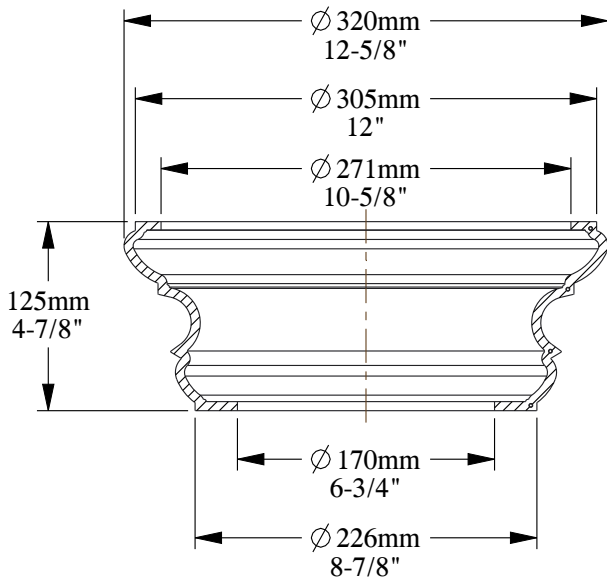

SCALE 1:5

SECTION A-A

SCALE 1:5

**ORAC**<sup>®</sup>  
DECOR

Biekorfstraat 32  
8400 Oostende - Belgium  
Tel +32 (0)59 80 32 52  
www.oracdecor.com  
info@oracdecor.com

Part name: K1152

Designed by: ORAC

Designed on: 01-Jan-1994

Unless otherwise specified: all dimensions are in millimeters and inches, scale 1:1, length 2 meters

All information in this document is Orac's exclusive property. It may in no case be reproduced, even partly, be communicated to a third party or used for any possible purpose without ORAC's express written permission. Further legal information can be found at <https://www.oracdecor.com/en/general-sales-conditions>