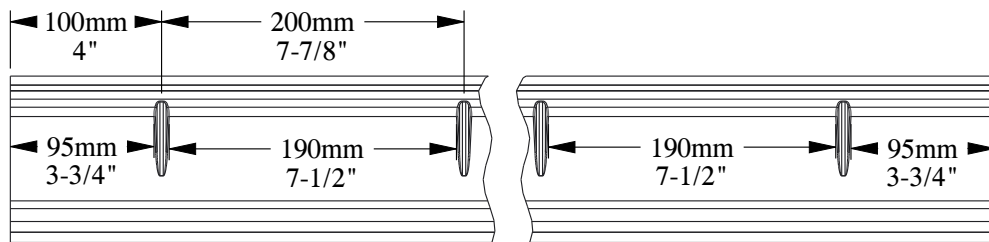

SCALE 1:2

SCALE 1:5

**ORAC<sup>®</sup>**  
DECOR

Biekorfstraat 32  
8400 Oostende - Belgium  
Tel +32 (0)59 80 32 52  
www.oracdecor.com  
info@oracdecor.com

Part name: C357

Designed by: Jacques Vergracht

Designed on: 19-Nov-2004

Unless otherwise specified: all dimensions are in millimeters and inches, scale 1:1, length 2 meters

All information in this document is Orac's exclusive property. It may in no case be reproduced, even partly, be communicated to a third party or used for any possible purpose without ORAC's express written permission. Further legal information can be found at <https://www.oracdecor.com/en/general-sales-conditions>