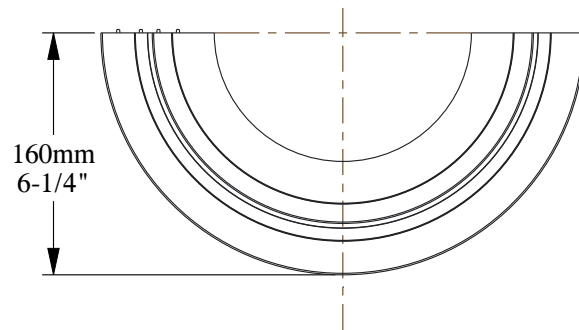

SCALE 1:5

SCALE 1:5

**ORAC**<sup>®</sup>  
DECOR

Biekorfstraat 32  
8400 Oostende - Belgium  
Tel +32 (0)59 80 32 52  
www.oracdecor.com  
info@oracdecor.com

Part name: K1151

Designed by: ORAC

Designed on: 01-Jan-1994

Unless otherwise specified: all dimensions are in millimeters and inches, scale 1:1, length 2 meters

All information in this document is Orac's exclusive property. It may in no case be reproduced, even partly, be communicated to a third party or used for any possible purpose without ORAC's express written permission. Further legal information can be found at <https://www.oracdecor.com/en/general-sales-conditions>