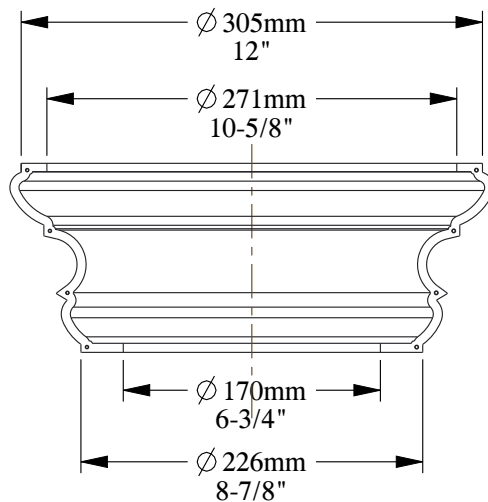

SCALE 1:5

SCALE 1:5

**ORAC**<sup>®</sup>  
DECOR

Biekorfstraat 32  
8400 Oostende - Belgium  
Tel +32 (0)59 80 32 52  
www.oracdecor.com  
info@oracdecor.com

Part name: K1151

Designed by: ORAC

Designed on: 01-Jan-1994

Unless otherwise specified: all dimensions are in millimeters and inches, scale 1:1, length 2 meters

All information in this document is Orac's exclusive property. It may in no case be reproduced, even partly, be communicated to a third party or used for any possible purpose without ORAC's express written permission. Further legal information can be found at <https://www.oracdecor.com/en/general-sales-conditions>