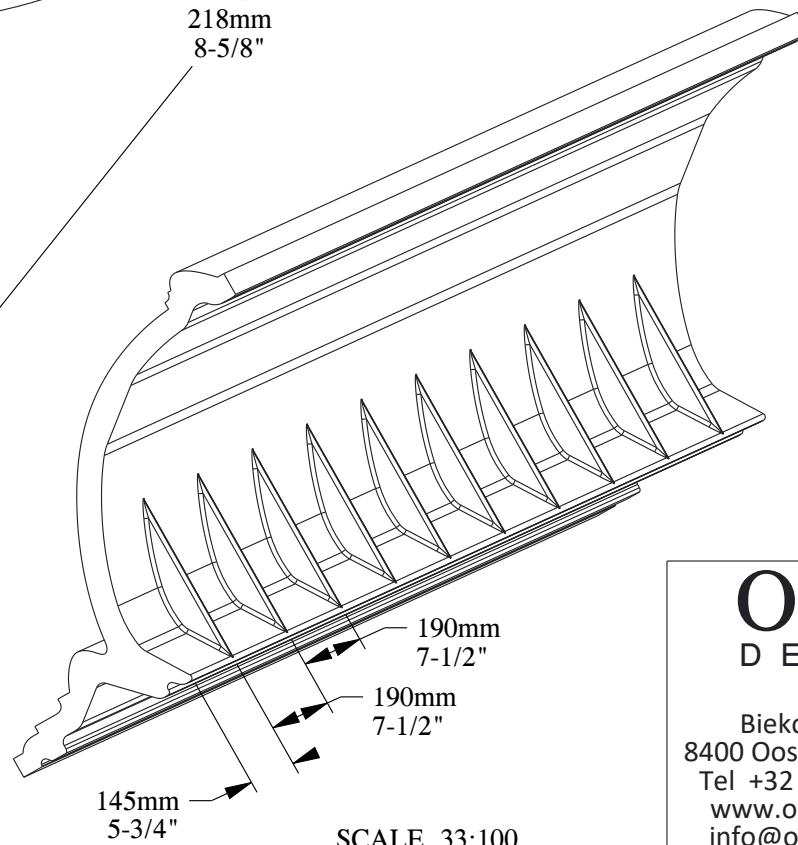

SCALE 1:2

SCALE 33:100

ORAC[®]
DECOR

Biekorfstraat 32
8400 Oostende - Belgium
Tel +32 (0)59 80 32 52
www.oracdecor.com
info@oracdecor.com

Part name: C900

Designed by: Xavier Donck

Designed on: 02-Sep-2008

Unless otherwise specified: all dimensions are in millimeters and inches, scale 1:1, length 2 meters