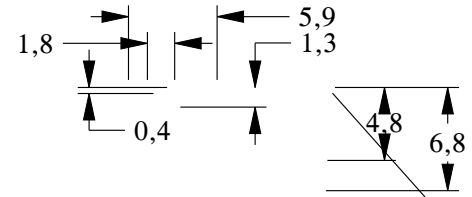

ORAC[®]
DECOR

Biekorfstraat 32
8400 Oostende - Belgium
Tel +32 (0)59 80 32 52
www.oracdecor.com
info@oracdecor.com

Part name: CB503

Designed by: ORAC

Designed on: 12-Jul-2011

Version: 1.0

Unless otherwise specified: all dimensions are in millimeters and inches, scale 1:1, length 2 meters

123,2

SCALE 2:1

ORAC[®]
DECOR

Biekorfstraat 32
8400 Oostende - Belgium
Tel +32 (0)59 80 32 52
www.oracdecor.com
info@oracdecor.com

Part name: CB503

Designed by: ORAC

Designed on: 12-Jul-2011

All dimensions are in mm unless otherwise specified