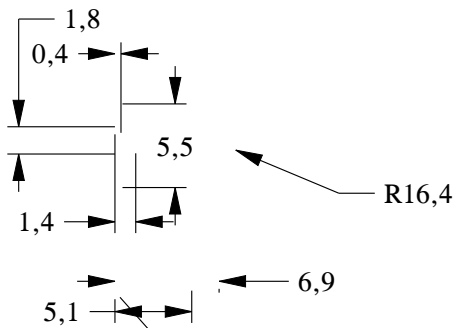

ORAC[®]
DECOR

Biekorfstraat 32
8400 Oostende - Belgium
Tel +32 (0)59 80 32 52
www.oracdecor.com
info@oracdecor.com

Part name: CB503

Designed by: ORAC

Designed on: 12-Jul-2011

Version: 1.0

Unless otherwise specified: all dimensions are in millimeters and inches, scale 1:1, length 2 meters

123,2

SCALE 2:1

ORAC[®]
DECOR

Biekorfstraat 32
8400 Oostende - Belgium
Tel +32 (0)59 80 32 52
www.oracdecor.com
info@oracdecor.com

Part name: CB503

Designed by: ORAC

Designed on: 12-Jul-2011

All dimensions are in mm unless otherwise specified